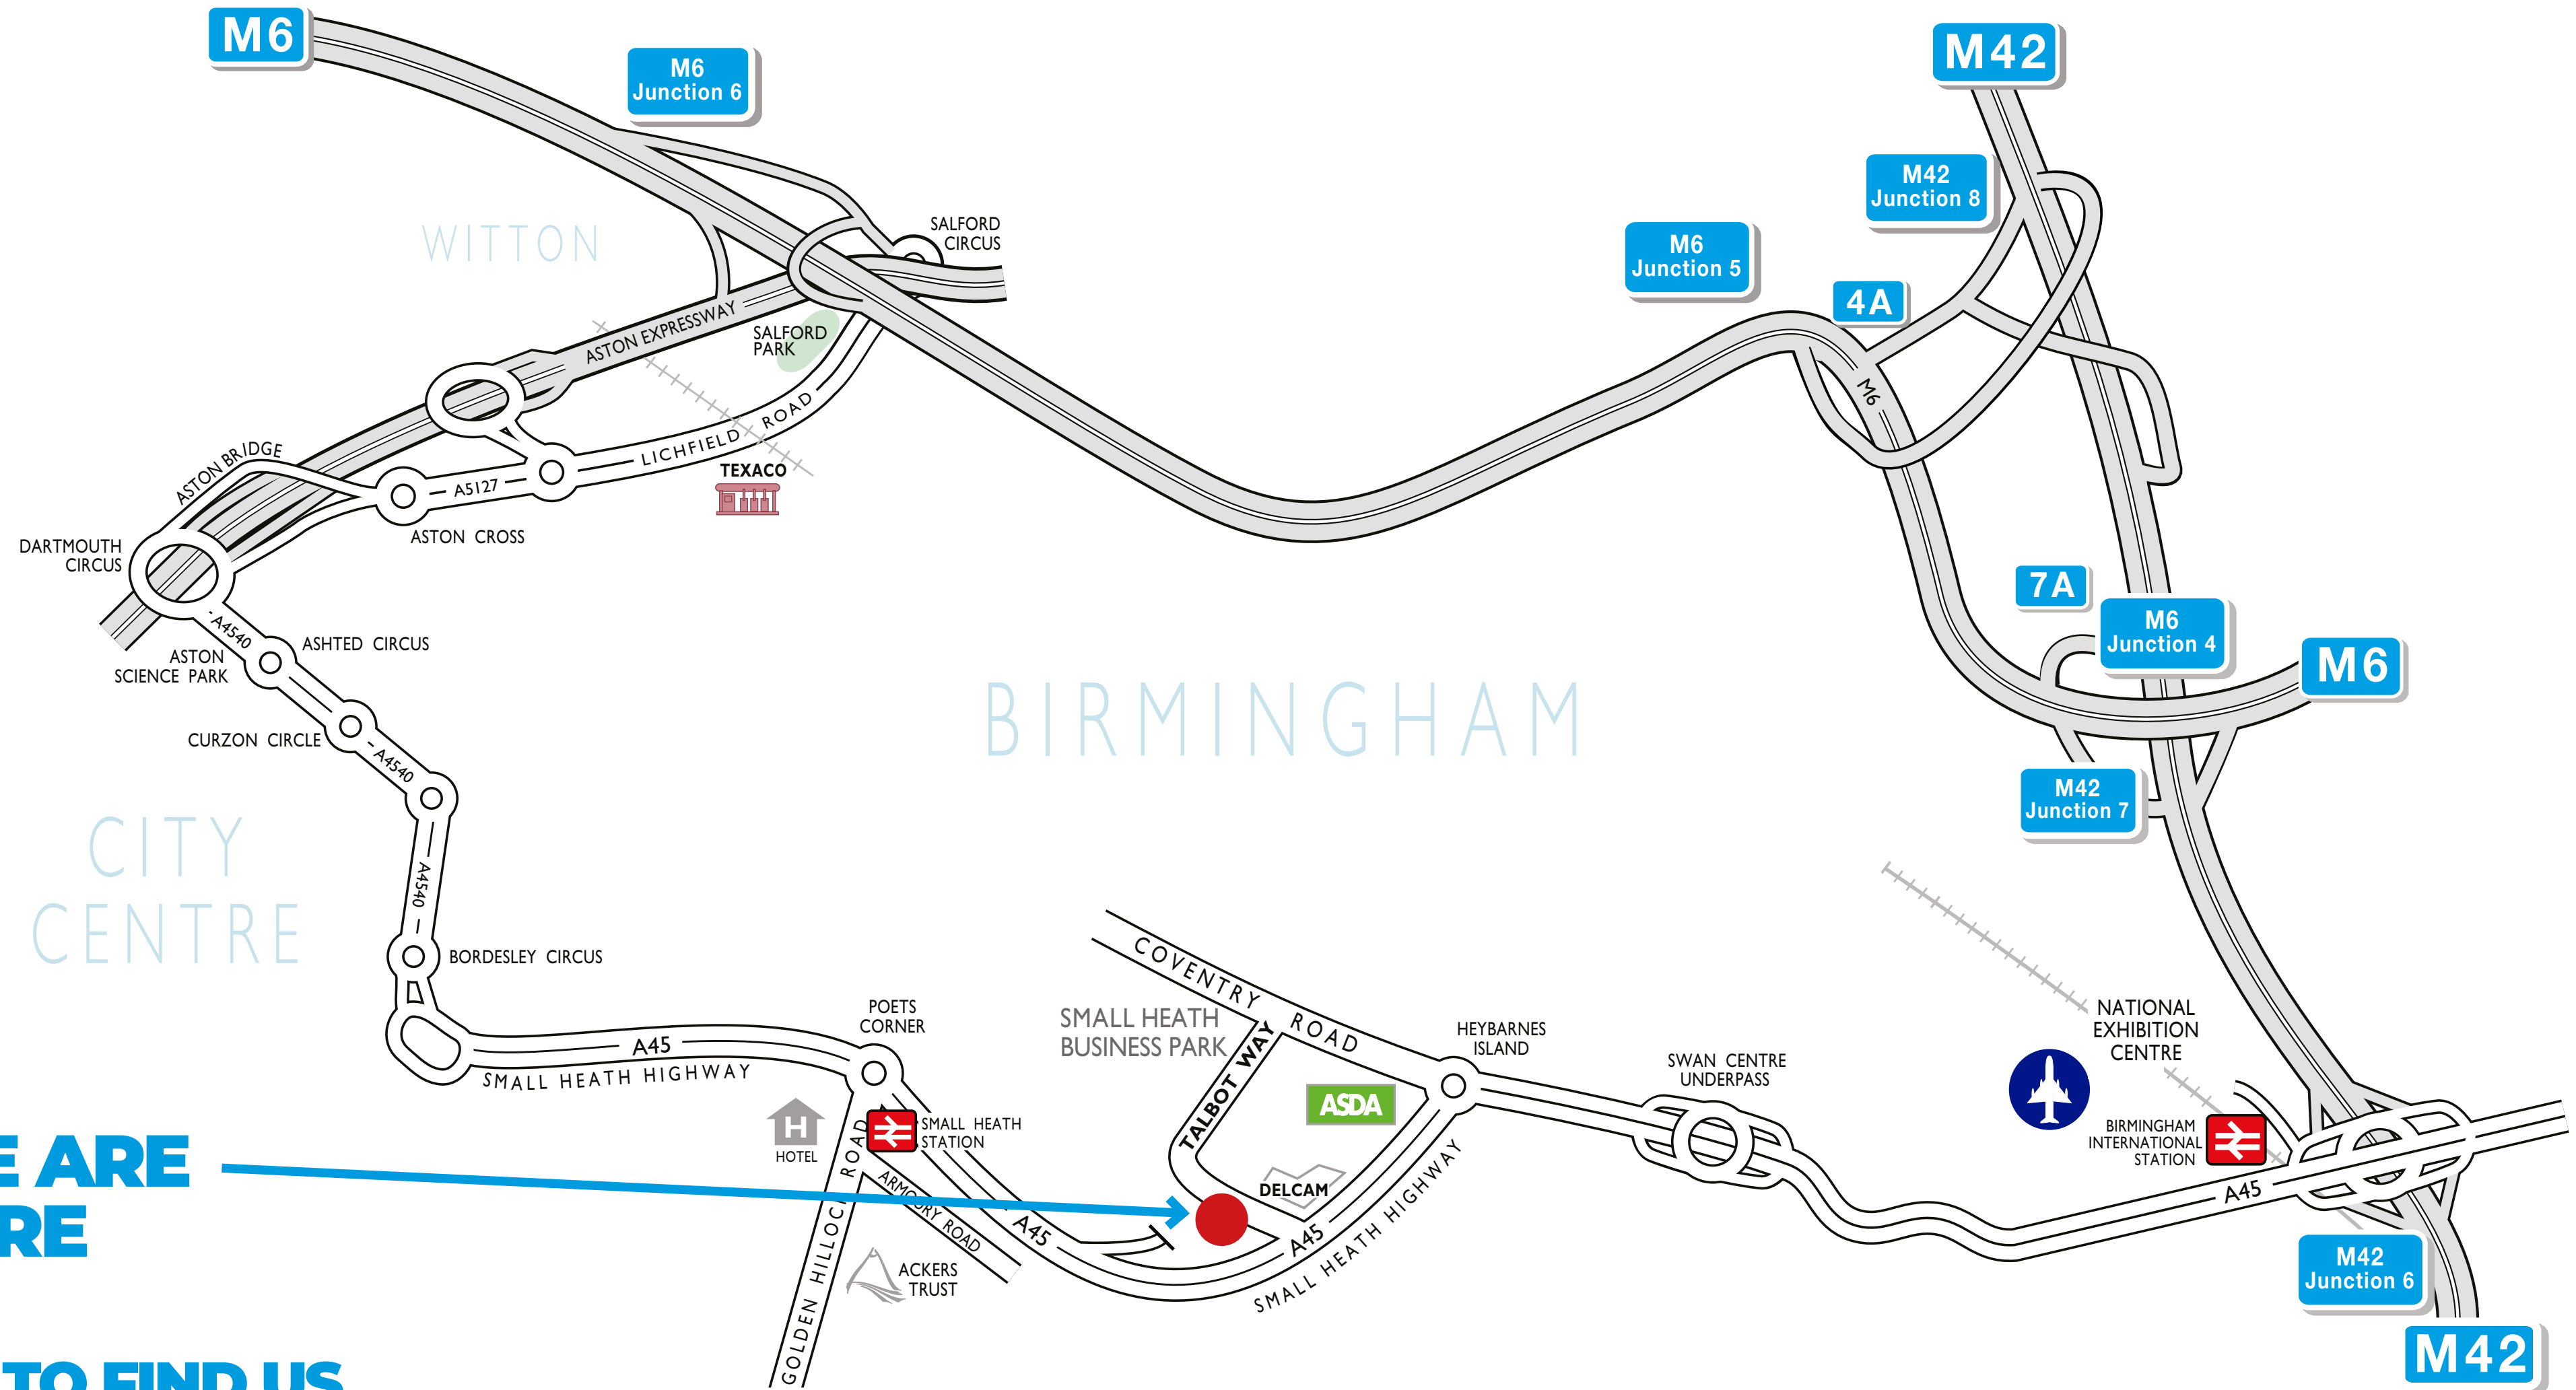

Connect

DISTRIBUTION

**WE ARE
HERE**

HEAD OFFICE

**Connect House
Talbot Way,
Birmingham
B10 0HJ**

HOW TO FIND US

We are located on the A45, approx 3 miles South East of Birmingham City Centre & 6 miles West of Birmingham International Airport/NEC.

1. From South West on the M5 or South on the M40

Join the M42 heading North. Exit junction 6 (A45) for Birmingham. Travel approx 7 miles to the HEYBARNES traffic island on the outskirts of Small Heath. Take second exit onto the old Coventry Road. After traffic lights at Asda supermarket, turn left into Talbot Way. Follow the road round and Connect is located on the right adjacent to the Ark Victoria Academy.

2. From South East, East and North

Routes M1 (N&S) & M69 join M6 for Birmingham. Exit at Junction 4 for M42 South. Exit M42 at Junction 6 (A45) for Birmingham. Follow route 1

3. From North West M6 and M54

M6 to Junction 6. Exit at A38M (for City Centre, Aston Expressway). Take the second exit & turn left into Dartmouth Middleway (Ring Road A4540), and continue towards Coventry A45. After the 6th roundabout take the 2nd exit onto Small Heath Business Park (Talbot Way) and Connect is the first building on your left.